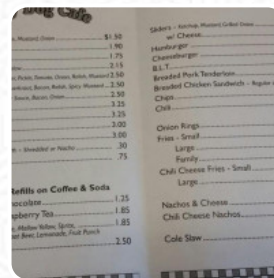

# Coney Dog Café Menu

<https://menuweb.menu>

8915 Lima Rd, Fort Wayne, USA, Aboite, United States  
(+1)2604519900 - <http://Coneydogcafeinc.com/>

A comprehensive [menu](#) of Coney Dog Café from Aboite covering all 16 meals and drinks can be found here on the card.

## Restaurant Category

ITALIAN

FRENCH

These Types Of Dishes  
Are Being Served

SOUP

MEAT

PANINI

DESSERTS