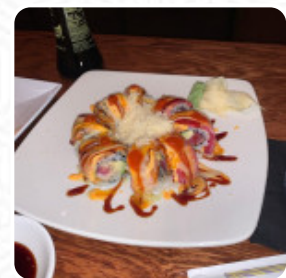

## Bluefin Asian Fusion Hibachi Sushi Menu

<https://menuweb.menu>

8820 Mentor Avenue, Mentor, 44060, United States Of America  
+14402907383 - <http://bluefin-mentor.com/>

A complete [menu](#) of Bluefin Asian Fusion Hibachi [Sushi](#) from Mentor covering all 15 meals and drinks can be found here on the food list. Bluefin Asian Fusion Hibachi Sushi Bar, located in Mentor, OH, is a well-known Japanese restaurant with an impressive average rating of 4.6 stars. Don't miss the chance to enjoy a variety of delicious meals, including vegetarian options, at Bluefin Asian Fusion Hibachi Sushi Bar. Savor the flavors and enjoy a glass of wine at this popular spot. If you can't dine in, order from Bluefin Asian Fusion Hibachi Sushi Bar through Uber Eats or DoorDash. Make sure to reserve your table by calling (440) 290-7383. Visit today from 11:00 AM to 9:30 PM and share your wonderful experience with others by leaving a review.