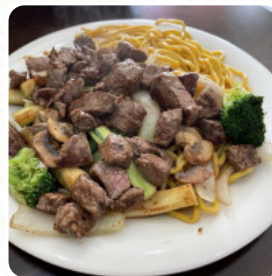

A comprehensive [menu](#) of Sumo Japanese Teriyaki Sushi from Port Wentworth covering all 17 dishes and drinks can be found here on the card.

Sumo Japanese Teriyaki Sushi Menu

Salads

SEAWEED SALAD

Sushi Rolls

SUSHI

Sandwiches

CALIFORNIA SANDWICH

Fried Rice

FRIED RICE

Japanese Specialties

CHICKEN TERIYAKI

TERIYAKI CHICKEN