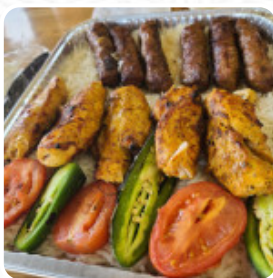

A comprehensive [menu](#) of Jeje Mediterranean Grill Jeje Chicken from Kalkbaai iNingizimu Afrika covering all 16 meals and drinks can be found here on the food list.