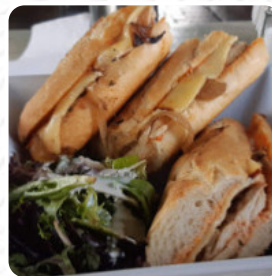

[location=11ea533d7aa10a4ea53a0cc47a2b63cc#6](https://caneasucreorderonline.square.site/?location=11ea533d7aa10a4ea53a0cc47a2b63cc#6)

Here you can find the [menu](#) of Cane A Sucre Gourmet Sandwich in N. Miami. At the moment, there are **16** dishes and drinks on the menu.