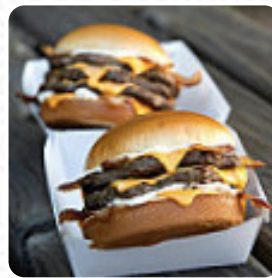

On this homepage, you can find the **complete menu** of Hardee's from St. Louis. Currently, there are **15** courses and drinks available. This restaurant offers a mixed bag of experiences, with patrons reporting both delightful meals and significant service issues. While some customers rave about expertly crafted burgers and attentive staff, others lament cold food, unsanitary conditions, and unprofessional service. The atmosphere is generally praised, contributing to a comfortable dining experience, but inconsistent management responses seem to mar the outing for some guests. While the food, including the popular Western Bacon Burger and Chicken Tenders, earns favorable mentions, repeated complaints about slow service and quality suggest that improvements are needed to ensure a consistently enjoyable experience.