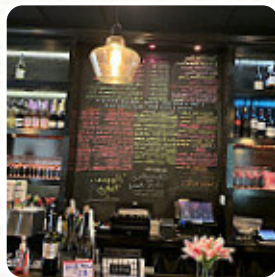

Peak Of The Vine Menu

<https://menuweb.menu>

301 N Salem St #101, 102, Apex, USA, United States
+19192679828 - <https://www.peakofthevine.com>

A complete [menu](#) of Peak Of The Vine from Apex covering all **19** meals and drinks can be found here on the menu. Peak Of The Vine in [Apex](#), NC is a highly rated American restaurant, open today from 3:00 PM to 11:59 PM. Wheelchair accessible seating available. For a similar dining experience, consider visiting Common Grounds Coffee House Desserts or Scratch Kitchen Taproom. If you enjoyed your meal, please leave a review! For reservations or to check the restaurant's availability, call (919) 267-9828.

Peak Of The Vine Menu

Rice

RISOTTO

Starters & Salads

FRENCH FRIES

Fish

SEA BASS

Dessert

These Types Of Dishes Are Being Served

PANINI

MEAT

PIZZA

TAPAI

BURGER

Peak Of The Vine

301 N Salem St #101, 102, Apex,
USA, United States