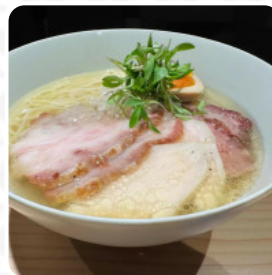

Noodle In A Haystack Menu

<https://menuweb.menu>

4601 Geary Blvd, 94118, San Francisco, US, United States

<http://www.noodleinhaystack.com/>

A complete [menu](#) of Noodle In A Haystack from San Francisco covering all 17 courses and drinks can be found here on the card. Indulge in a unique culinary experience at Noodle in a Haystack. Our diverse menu offers something special for every member of the family. Visit us in San Francisco and explore our delicious dishes!.