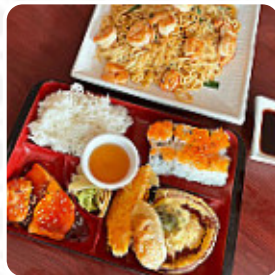

The Card of Sushi Monster from West Valley City contains about 17 different dishes and drinks. On average, you pay for a dish / drink about $11.3.