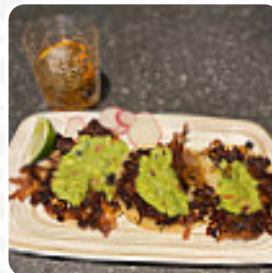

On this site, you can find the **complete menu** of **Slow Ride Tequila Cocina** from Watford City. Currently, there are **17** meals and drinks up for grabs.