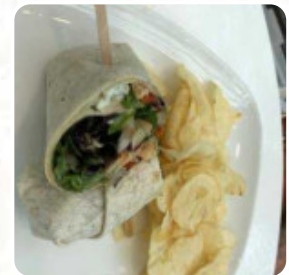

On this website, you can find the **complete menu** of Cafe Gala from SAINT PETERSBURG. Currently, there are **17** dishes and drinks available.