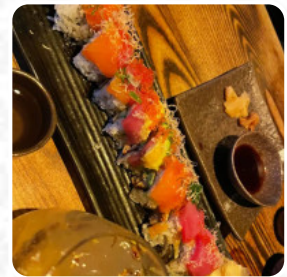

Ace Wasabi's Rock-n-roll Sushi Menu

<https://menuweb.menu>

3339 Steiner St, San Francisco, California, 94123, United States
+14155674903 - <http://www.acewasabisf.com/>

The Card of Ace Wasabi's Rock-n-roll Sushi from San Francisco contains about 16 different dishes and drinks. On average, you pay for a dish / drink about \$23.0.

Ace Wasabi's Rock-n-roll Sushi Menu

Sushi Rolls

SUSHI

Sushi

SASHIMI

Drinks

DRINKS

Rolls