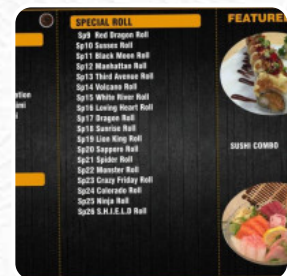

On this site, you can find the **complete menu** of Asia Lee from Franklin. Currently, there are 17 meals and drinks available.