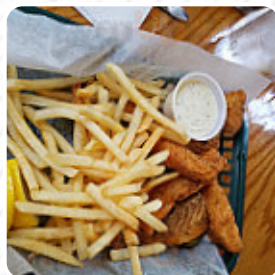

On this website, you can find the **complete [menu](#)** of Dog Pony Tavern from Bar Harbor. Currently, there are **17** dishes and drinks available.