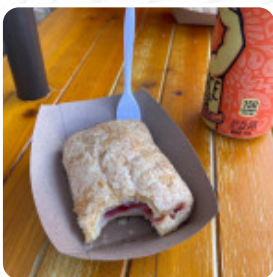

## Wildflour Blue Menu

<https://menuweb.menu>

113 N Main St, Waynesville, NC, 28786, United States

+18282469549

The restaurant from Waynesville offers **16** different **dishes and drinks** on [the menu](#) at an average price of \$3.8.