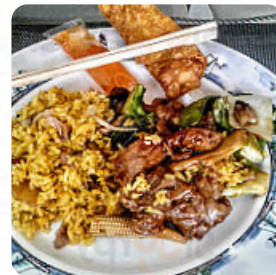

The Card of Great Wall Chinese from Cape Coral includes about **18** different dishes and drinks. On average, you pay for a dish / drink about $8.6.