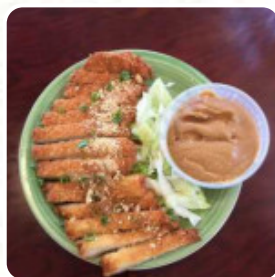

The restaurant from Tampa offers **17 different meals and drinks** on [the menu](#) at an average price of $6.1.