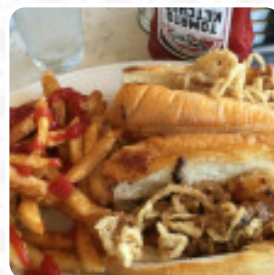

Harley Dawn Diner Menu

<https://menuweb.menu>

1402 Black Horse Pike, Hammonton, United States

+16095676084 - <http://calendar.goac.com/folsom-nj/venues/show/306445-harley-dawn-diner>

On this website, you can find the **complete [menu](#)** of **Harley Dawn Diner** from Hammonton. Currently, there are **15** courses and drinks up for grabs.