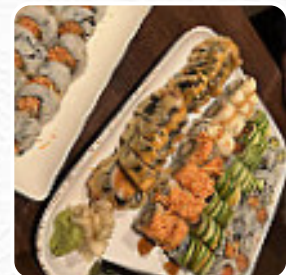

Watawa Sushi & Lounge Menu

<https://menuweb.menu>

164 Hicksville Road Bethpage, NY 11714-3413, United States
(+1)5167311818,(+1)5167318989 - <http://www.watawany.com>

Here you can find the [menu](#) of **Watawa Sushi & Lounge** in Bethpage. At the moment, there are **16** courses and drinks on the food list. This restaurant has garnered mixed reviews from its patrons. Some have praised the high-quality sushi and attentive service, noting the value for money and the convenience of ordering different pieces in one go. Others, however, expressed dissatisfaction with the slow delivery of food and poor service standards, cautioning against the establishment. On a more positive note, customers have appreciated the generous portions and delicious food, with some highlighting the variety of sushi options and the delectable dessert choices. Overall, the restaurant seems to offer a diverse dining experience, from AYCE [sushi](#) to flavorful Bento boxes, with a pleasant ambiance and friendly staff.

Watawa Sushi & Lounge Menu

Sushi Rolls

SUSHI

Gnocchi

GNOCCHI

Dessert

FRIED ICE CREAM

Sides