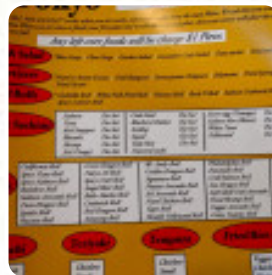

Tokyo 26 Menu

<https://menuweb.menu>

4511 E 26th St, Sioux Falls, SD 57110, United States
+16052741588 - <http://www.sftokyo26.com/>

Here you can find the [menu](#) of Tokyo 26 in Sioux Falls. At the moment, there are **16** courses and drinks on the card. Tokyo 26 in Sioux Falls, SD is a highly rated Japanese restaurant, open from 11:00 AM to 10:30 PM. Whether you're in the mood for vegetarian options or other delicious dietary choices, Tokyo 26 has something for everyone. Call (605) 274-1588 to make a reservation or check the restaurant's availability. If you're looking to explore other dining options, consider trying Papa John's Pizza or Overtime Sports Grill. Share your dining experience by leaving a review!.

Tokyo 26 Menu

Salads

SEAWEED SALAD

Sushi Rolls

SUSHI

Thai

THAI TEA

Appetizer

TEMPURA

Rice Dishes

CHICKEN FRIED RICE

Japanese Specialties

CHICKEN TERIYAKI

Fried Rice

FRIED RICE

Hot Drinks