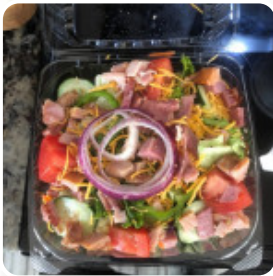

Apple Lane Farms. Menu

<https://menuweb.menu>

8580 Madison Blvd* Madison, AL 35758, United States
+12567748181 - <http://www.applelanefarms.com/>

A comprehensive [menu](#) of Apple Lane Farms. from Madison covering all 17 meals and drinks can be found here on the food list. Applelane Farms is not only a great spot for quality ham and sandwiches, but also a fantastic place for family-friendly fun in the orchard. The establishment offers delicious sandwiches, with the option to double the meat for just a little extra. The staff is friendly and knowledgeable, providing great service. Customers rave about the box lunches and catering options, with sandwiches described as huge, fresh, and tasty. While there may have been a slight disappointment with one customer receiving ham scraps instead of slices, overall, Applelane Farms seems to be a top choice for delicious sandwiches and a welcoming atmosphere. So make sure to stop by and try their famous Turkey this Thanksgiving!.