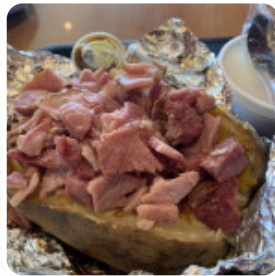

Apple Lane Farms. Menu

<https://menuweb.menu>

8580 Madison Blvd* Madison, AL 35758, United States
+12567748181 - <http://www.applelanefarms.com/>

A comprehensive [menu](#) of Apple Lane Farms. from Madison covering all 17 meals and drinks can be found here on the food list. Applelane Farms is not only a great spot for quality ham and sandwiches, but also a fantastic place for family-friendly fun in the orchard. The establishment offers delicious sandwiches, with the option to double the meat for just a little extra. The staff is friendly and knowledgeable, providing great service. Customers rave about the box lunches and catering options, with sandwiches described as huge, fresh, and tasty. While there may have been a slight disappointment with one customer receiving ham scraps instead of slices, overall, Applelane Farms seems to be a top choice for delicious sandwiches and a welcoming atmosphere. So make sure to stop by and try their famous Turkey this Thanksgiving!.