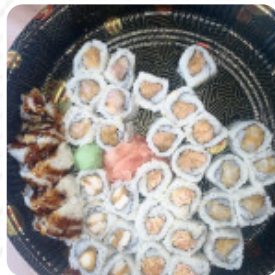

A complete [menu](#) of Fuji Mountain Steakhouse from Marlow Heights covering all 17 courses and drinks can be found here on the card.