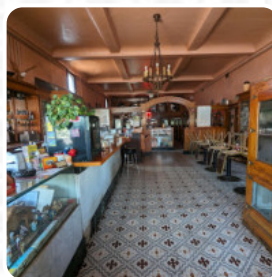

Lindell's Chocolate Shoppe Menu

<https://menuweb.menu>

300 S Calumet St, 49945, Lake Linden, US, United States
+19062968083 - <http://www.lindellchocolateshoppe.net/>

A complete [menu](#) of Lindell's Chocolate Shoppe from Lake Linden covering all 16 meals and drinks can be found here on the card. Lindell Chocolate Shoppe, located in Lake Linden, Michigan, is a historic confectionery offering homemade candies, ice cream, and full-service family dining. Housed in the Joseph Bosch Building, a National Register of Historic Places site, visitors are greeted by the original stained glass sign and vintage decor, including an antique ice cream machine and coin-operated nickelodeons. Experience a taste of the past in our ever-changing society.

TOSTADAS

CHICKEN

BURGER

Lindell's Chocolate Shoppe

300 S Calumet St, 49945, Lake
Linden, US, United States

Opening Hours:

Monday 06:00-14:00
Tuesday 06:00-14:00
Wednesday 06:00-14:00
Thursday 06:00-14:00
Friday 06:00-20:00
Saturday 06:00-14:00
Sunday 06:00-14:00