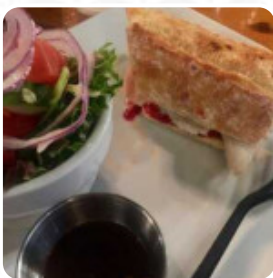

[utm_source=local&utm_medium=organic](http://www.ameliesfrenchbakery.com/?utm_source=local&utm_medium=organic)

Here you can find the [menu](#) of **Amelie's French Bakery Cafe Carmel Commons** in Charlotte. At the moment, there are **17** meals and drinks on the food list.