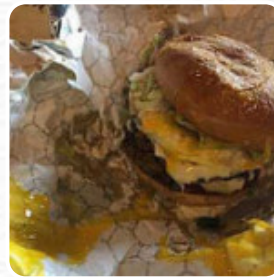

A comprehensive [menu](#) of Relish Big Tasty Burgers from Tallahassee covering all 17 meals and drinks can be found here on the food list.