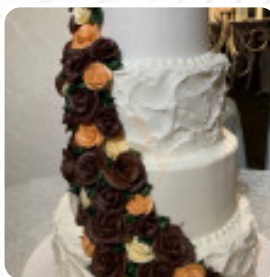

Rito's Bakery And Deli Menu

<https://menuweb.menu>

1930 Pearl Rd, Brunswick I-44212-5801, United States
+13302203103 - <http://www.ritosbakery.com/>

The restaurant from Brunswick offers **17 different dishes and drinks on [the card](#)** at an average \$19.0. Rito's Bakery Deli in Brunswick, OH is a popular American restaurant known for its delicious baked goods and deli sandwiches. Operating this week from 9:00 AM to 5:30 PM, Rito's Bakery Deli offers dine-in options and also delivery through DoorDash. For reservations or inquiries, call (330) 220-3103. If you enjoy Rito's, be sure to check out The Grille and The Family Tavern for similar dining experiences. Share your thoughts and leave a review after your visit!.