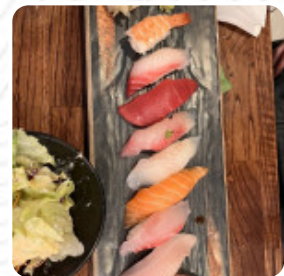

Asaka Sushi Menu

<https://menuweb.menu>

1578;1580;1582;1584;1586;1590 Hopkins Street, Berkeley, 94702, United States Of America

+15105294218 - <https://www.asakaberkeley.com/>

On this homepage, you can find the **complete menu** of Asaka **Sushi** from Berkeley. Currently, there are **15** dishes and drinks available.