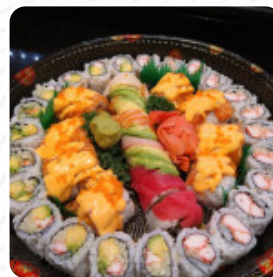

Here you can find the [menu](#) of **Raku Hibachi Sushi** in Parkesburg. At the moment, there are **17** meals and drinks on the card.