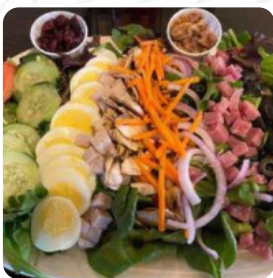

On this site, you can find the **complete menu** of Bent Rail Brewpub from Westfield. Currently, there are **15** dishes and drinks up for grabs.