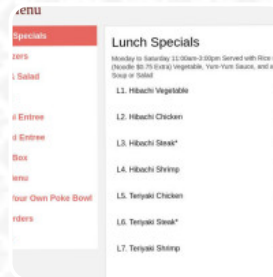

On this homepage, you can find the **complete [menu](#)** of Tokyo Express from Milton. Currently, there are **17** courses and drinks up for grabs.