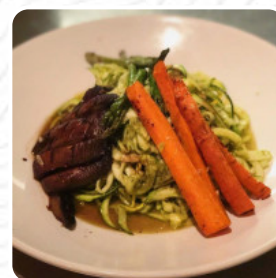

Here you can find the [menu](#) of The Hanalei Bay Dolphin in HANAIEI. At the moment, there are **17** dishes and drinks on the menu.