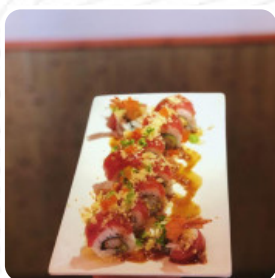

Here you can find the [menu](#) of The Hanalei Bay Dolphin in HANAIEI. At the moment, there are **17** dishes and drinks on the menu.