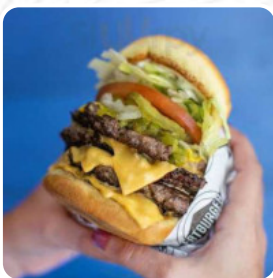

The place from Cherry Hill offers **17** different dishes and drinks on [the menu](#) at an average price of $7.6.