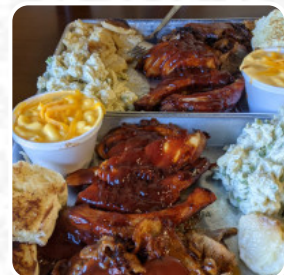

The place from Grants Pass offers **17** different **menus and drinks** on [the menu](#) at an average price of $13.3.