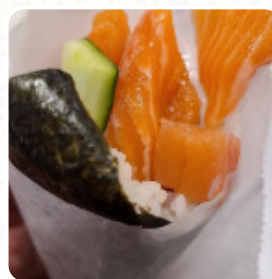

SAPPORO SUSHI

## Sapporo Sushi Menu

<https://menuweb.menu>

29787 Antelope Rd #120, 92584, Menifee, US, United States  
(+1)9516793141 - <http://sapporosushirestaurant.com/>

On this homepage, you can find the **complete menu** of Sapporo Sushi from Menifee. Currently, there are **17** dishes and drinks up for grabs. Sapporo Sushi is a popular Japanese restaurant in Menifee, CA, known for its 4.3-star rating. Open from 11:30 AM to 9:30 PM, they offer a variety of meals, including vegetarian options. You can even drive through to pick up your food. For a similar dining experience, consider trying Raising Cane's Chicken Fingers or Firehouse Subs. Don't forget to share your feedback and leave a review! Reserve a table by calling (951) 679-3141.

## Chicken

CHICKEN KATSU

## Ingredients Used

EEL

SEAFOOD

BEEF

SCALLOPS

BANANA

---