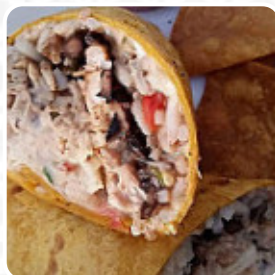

## South Padre Streetfood Menu

<https://menuweb.menu>

2107 Foster Ave Ste 120 Janesville, WI 53545-1162, United States  
(+1)6083595907

Here you can find the [menu](#) of South Padre Streetfood in Janesville. At the moment, there are **18** menus and drinks on the menu.

## American Food

MAC AND CHEESE

## Seafood

SHRIMP SCAMPI

CRAB CAKES

## These Types Of Dishes Are Being Served

LOBSTER

JAMBALAYA

FISH

BREAD

MUSSELS

---