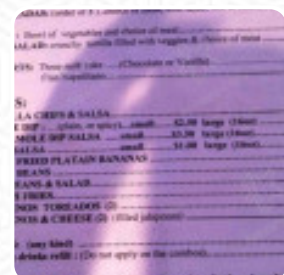

Taqueria La Guadalupe Menu

<https://menuweb.menu>

Carniceria Valdez, 6530 Old Canton Rd, Ridgeland, MS 39157, United States
(+1)6012067776

On this homepage, you can find the **complete menu** of Taqueria La Guadalupe from Ridgeland. Currently, there are **17 meals and drinks** up for grabs.

Taqueria La Guadalupe Menu

Side Dishes

POTATO CHIPS

Starters & Salads

POTATO CHIPS

Sauces

SALSA

Cocktail

MARGARITA

Spanish

TAMALES

Mexican-American Food

EMPANADAS

Restaurant Category

MEXICAN

Ingredients Used