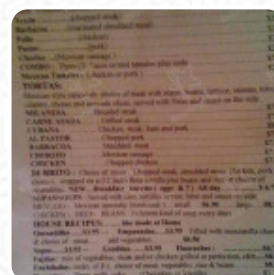

Taqueria La Guadalupe Menu

<https://menuweb.menu>

Carniceria Valdez, 6530 Old Canton Rd, Ridgeland, MS 39157, United States
(+1)6012067776

On this homepage, you can find the **complete menu** of Taqueria La Guadalupe from Ridgeland. Currently, there are **17 meals and drinks** up for grabs.

Taqueria La Guadalupe Menu

Side Dishes

POTATO CHIPS

Starters & Salads

POTATO CHIPS

Sauces

SALSA

Cocktail

SEAFOOD

CHEESE

Mexican Dishes

ENCHILADAS

TACOS

FAJITAS

FISH TACOS

These Types Of Dishes Are Being Served

FISH

MEAT

SOUP

TUNA STEAK

Taqueria La Guadalupe

Carniceria Valdez, 6530 Old Canton Rd, Ridgeland, MS 39157, United States

Opening Hours:

Monday 10:00-21:00
Tuesday 10:00-21:00
Wednesday 10:00-21:00
Thursday 10:00-21:00
Friday 10:00-21:00
Saturday 10:00-21:00
Sunday 10:00-21:00