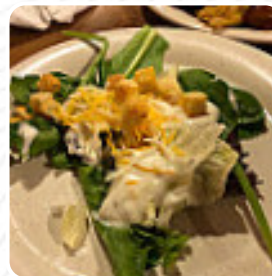

On this homepage, you can find the **complete [menu](#)** of Hibachi Grill and Supreme Buffet from Johnson City. Currently, there are **19** menus and drinks up for grabs. Despite some positive reviews regarding the variety of food and the quality of certain dishes, overall, the restaurant seems to have disappointed many customers. Issues with the taste of the food, the lack of certain items on the buffet, fluctuating prices, and complaints about the service have left diners feeling dissatisfied. Some positive aspects were highlighted, such as the fresh egg drop soup and the variety of desserts. However, the negative feedback regarding the food quality, service, and pricing may deter potential customers from returning. Ultimately, while there are some good points about the restaurant, the mixed reviews indicate that improvements are needed to ensure a consistently positive dining experience.