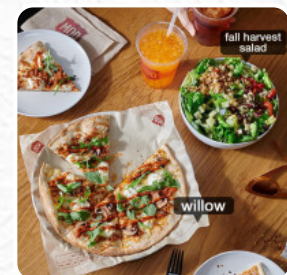

Mod Pizza Menu

<https://menuweb.menu>

2000 East Rio Salado Parkway, Tempe, 85281, United States Of America
+16023148166 - <https://locations.modpizza.com/usa/az/tempe/2020-e-elliott-rd>

Here you can find the [menu](#) of Mod Pizza in [Tempe](#). At the moment, there are **15** dishes and drinks on the food list. MOD [Pizza](#) offers a build-your-own concept that shines with an impressive array of toppings and inventive options like roasted garlic and unique sauce drizzles. While many patrons praise the speedy cooking and customization, experiences vary widely. Some have faced issues with order accuracy, service speed, and delivery quality, leading to disappointment in both food temperature and portion sizes. However, instances of impeccable service and delicious, fresh food have left others thoroughly satisfied. Overall, MOD Pizza stands out for its unique offerings, but consistency in service remains a vital factor for a well-rounded dining experience.

Mod Pizza Menu

Entrées

TOMATO CREAM SOUP

Chicken

BUFFALO CHICKEN

Sauces

RANCH

Soft Drinks