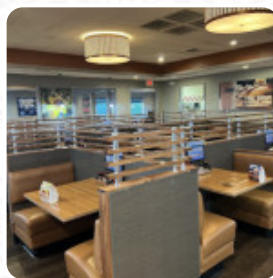

## Ihop In Burl Menu

<https://menuweb.menu>

900 Longpine Rd, Gton, United States Of America, a Forest

0 - <https://restaurants.ihop.com/en-us/nc/burlington/breakfast-900-longpine-rd-498?>

[-google&utm\\_medium=organic&utm\\_campaign=google\\_my\\_business&utm\\_term=498&utm\\_com](https://restaurants.ihop.com/en-us/nc/burlington/breakfast-900-longpine-rd-498?utm_medium=organic&utm_campaign=google_my_business&utm_term=498&utm_com)