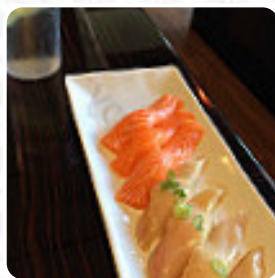

Sake 2 Me Sushi Menu

<https://menuweb.menu>

13951 Carroll Way CA 92780, Tustin, United States
+17147316980 - <http://sake2mesushi.com/>

A comprehensive [menu](#) of Sake 2 Me Sushi from Tustin covering all 19 meals and drinks can be found here on the menu. Located in Tustin, this restaurant offers a 50% discount on [sushi](#), making it a great deal. While the portions are filling and the sushi is delicious, the bathrooms are small. The staff is helpful and accommodating, though the service can be a bit disorganized at times. The ambiance includes fun birthday celebrations with flashing lights and loud music. The [sushi](#) rolls are large and flavorful, especially when paired with yuzu. The service is excellent, with quick food delivery and friendly staff. Overall, a great spot for a reasonably priced sushi meal with a variety of options for all diets and preferences.

SHRIMP TEMPURA

Sushi

SASHIMI

Drinks

BEER

Sauces

MAYO

Appetizer