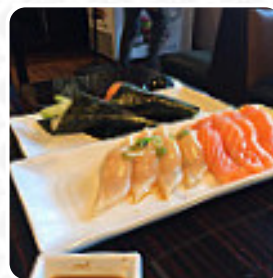

Sake 2 Me Sushi Menu

<https://menuweb.menu>

13951 Carroll Way CA 92780, Tustin, United States
+17147316980 - <http://sake2mesushi.com/>

A comprehensive [menu](#) of Sake 2 Me Sushi from Tustin covering all 19 meals and drinks can be found here on the menu. Located in Tustin, this restaurant offers a 50% discount on [sushi](#), making it a great deal. While the portions are filling and the sushi is delicious, the bathrooms are small. The staff is helpful and accommodating, though the service can be a bit disorganized at times. The ambiance includes fun birthday celebrations with flashing lights and loud music. The [sushi](#) rolls are large and flavorful, especially when paired with yuzu. The service is excellent, with quick food delivery and friendly staff. Overall, a great spot for a reasonably priced sushi meal with a variety of options for all diets and preferences.

Sake 2 Me Sushi Menu

Non Alcoholic Drinks

ICED TEA

Sushi Rolls

SUSHI

Pizza

FUSION PIZZA

Seafood

SHRIMP TEMPURA

Sushi

SASHIMI

Drinks

BEER

Sauces

MAYO

Appetizer