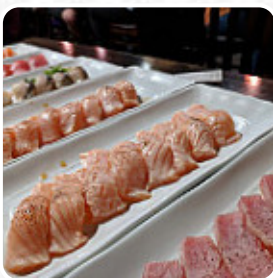

Sake 2 Me Sushi Menu

<https://menuweb.menu>

13951 Carroll Way CA 92780, Tustin, United States
+17147316980 - <http://sake2mesushi.com/>

A comprehensive [menu](#) of Sake 2 Me Sushi from Tustin covering all 19 meals and drinks can be found here on the menu. Located in Tustin, this restaurant offers a 50% discount on [sushi](#), making it a great deal. While the portions are filling and the sushi is delicious, the bathrooms are small. The staff is helpful and accommodating, though the service can be a bit disorganized at times. The ambiance includes fun birthday celebrations with flashing lights and loud music. The [sushi](#) rolls are large and flavorful, especially when paired with yuzu. The service is excellent, with quick food delivery and friendly staff. Overall, a great spot for a reasonably priced sushi meal with a variety of options for all diets and preferences.

SHRIMP TEMPURA

Sushi

SASHIMI

Drinks

BEER

Sauces

MAYO

Appetizer