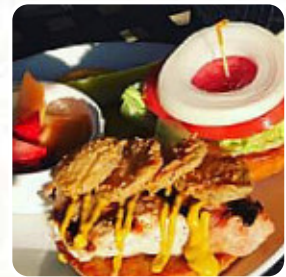

A complete [menu](#) of Sage Biscuit Cafe Downtown from Bradenton covering all **19** dishes and drinks can be found here on the food list. This restaurant offers indoor and outdoor dining, great coffee, and a friendly staff. While some customers found the lack of vegan options and cold food disappointing, others enjoyed the variety of vegan dishes available. The menu clearly labels vegan and vegetarian options, with delicious food that surprises and delights customers. Overall, this restaurant is recommended for those looking for a cozy and inviting dining experience with delicious vegan and vegetarian options available.