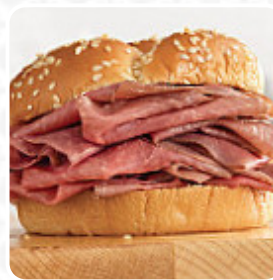

A complete [menu](#) of Arby's from Bullhead City covering all 17 courses and drinks can be found here on the food list. Arby's in Bullhead City, Arizona offers American cuisine with an average rating of 3.8 stars. Open from 9:00 AM to 11:00 PM, Arby's is the perfect place for a small party or group celebration. For reservations, call (928) 758-7076. Enjoy your favorite dishes from Arby's at home through DoorDash, with vegetarian options available. Craving something different? Check out Popeyes Louisiana Kitchen or Jack in the Box. Don't forget to share your experience and leave a review!.

## These Types Of Dishes Are Being Served

SANDWICH

BREAD

PANINI

TUNA STEAK

---