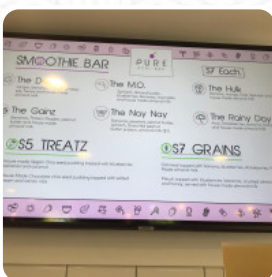

1

BASE

Sushi Rice
Brown Rice
Organic Greens
Organic Zoodles +\$1

2

PROTEIN

Raw:
Ahi Tuna
Spicy Ahi
Scallops
Salmon
Vegetarian:
Organic Tofu

Just Poke Bellingham Menu

<https://menuweb.menu>

201 E Chestnut St, Bellingham, WA 98225, United States

(+1)3609223388 - <https://justpoke.com/>

The place from Bellingham offers 17 different dishes and drinks on [the menu](#) at an average \$8.3.

Just Poke Bellingham Menu

Poke Bowls

DYNAMITE BOWL \$14.0

Popular Items

PIKE PLACE BOWL \$14.0

Signature Bowl

SPICY TUNA BOWL \$14.0

Soft Drinks, Sides & Desserts

OI OCHA GREEN TEA \$3.0