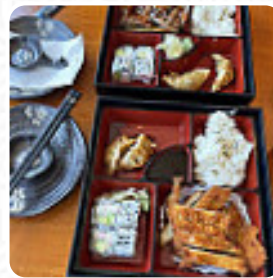

Big Fish Sushi Menu

<https://menuweb.menu>

22639 Northeast Inglewood Hill Road, Sammamish, 98074, United States Of America
+14258968063 - <http://www.bigfishsushi.com/>

On this homepage, you can find the **complete menu** of **Big Fish Sushi** from Sammamish. Currently, there are **26** courses and drinks up for grabs. Nestled in Sammamish, Big Fish Sushi has garnered mixed reviews from diners. While some patrons praise the fresh offerings and beautiful presentations, others lament a decline in quality and service. Notably, a once-beloved dragon roll now features unappetizing pinbones, raising concerns about food safety. The inconsistency in sushi freshness and overly sauced rolls have left some guests disappointed. Complaints about sluggish service and mismanagement during busy hours further detract from the overall experience. Despite these issues, a number of regulars remain loyal, appreciating the reasonable prices and excellent flavors, calling it a worthy choice for [sushi](#) lovers in the area.