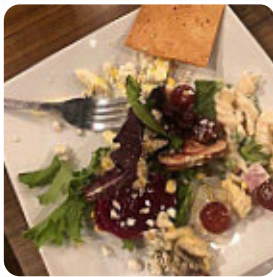

On this homepage, you can find the **complete [menu](#)** of Ruby Tuesday from Pompano Beach. Currently, there are **18** courses and drinks available.