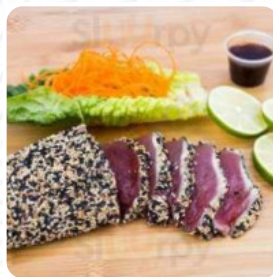

Here you can find the [menu](#) of Philadelphia Lobster And Fish in Wynnewood. At the moment, there are 17 courses and drinks on the menu.