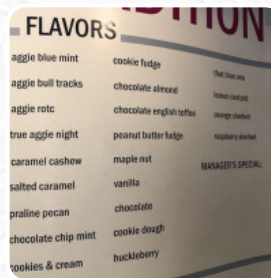

A comprehensive [menu](#) of Aggie Ice Cream The Creamery from Logan covering all 17 menus and drinks can be found here on the food list.