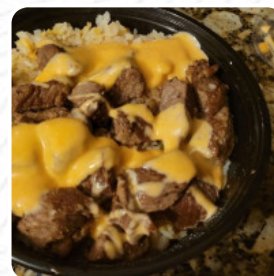

Here you can find the [menu](#) of **Izumi Express** in Columbia County. At the moment, there are **17** courses and drinks on the food list.