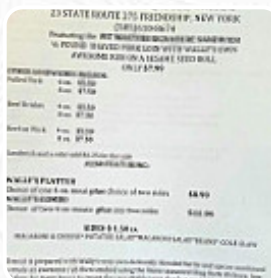

Wally's Shag Bark Bbq Menu

<https://menuweb.menu>

23 E Notch Dr, Friendship, NY, 14739, United States

(+1)5856108674 - <http://www.facebook.com/pg/Wallysshagbarkbbq/>

A comprehensive [menu](#) of Wally's Shag Bark Bbq from Friendship covering all 18 courses and drinks can be found here on the menu.