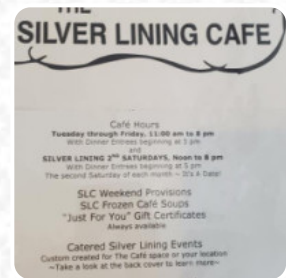

The Silver Lining Cafe Menu

<https://menuweb.menu>

4533 Old Canoe Creek Rd, Saint Cloud I-34769-1551, United States
 +14078912293 - <http://www.facebook.com/slinkandbardot/>

A comprehensive [menu](#) of The Silver Lining Cafe from Saint Cloud covering all 18 courses and drinks can be found here on the menu.