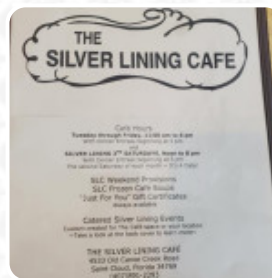

The Silver Lining Cafe Menu

<https://menuweb.menu>

4533 Old Canoe Creek Rd, Saint Cloud I-34769-1551, United States
 +14078912293 - <http://www.facebook.com/slinkandbardot/>

A comprehensive [menu](#) of The Silver Lining Cafe from Saint Cloud covering all 18 courses and drinks can be found here on the menu.